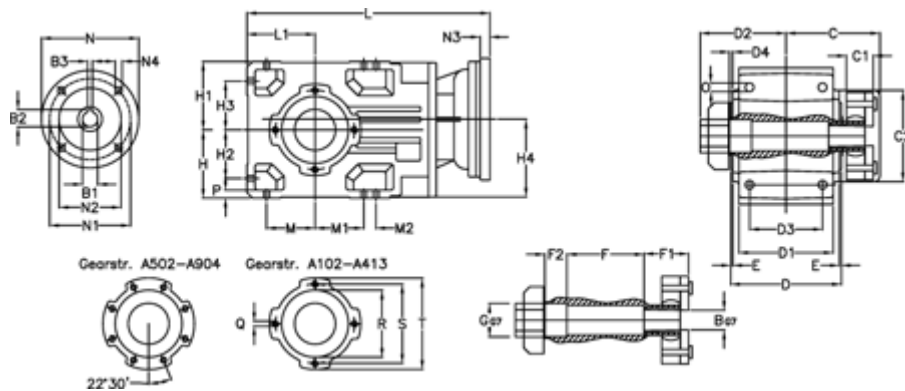

Article number: 29600105866225
 Description: Bevel helical gearbox
 A102QF30-58,6-P71B5

Measures

B = 30	D1 = 95	F2 = 36	L = 282.5	N3 = -
B1 = 14	D2 = 90	G = 32	L1 = 70	N4 = M8x16
B2 = 16.3	D3 = 75	GA = 14,5 NM	M = 50.0	O = 9.5
B3 = 5	d4 = 4.5	H = 70	M1 = 50.0	P = 9
C = 101.5	Description = A102QF-xx-P71 B5	H1 = 70	M2 = -	Q = M8x12
C1 = 29	E = 3.0	H2 = 50.0	N = 160	R = 80
C2 = 83.0	F = 77.5	H3 = 50.0	N1 = 130	S = 100
D = 117	F1 = 36.0	H4 = 83.0	N2 = 110	T = 120